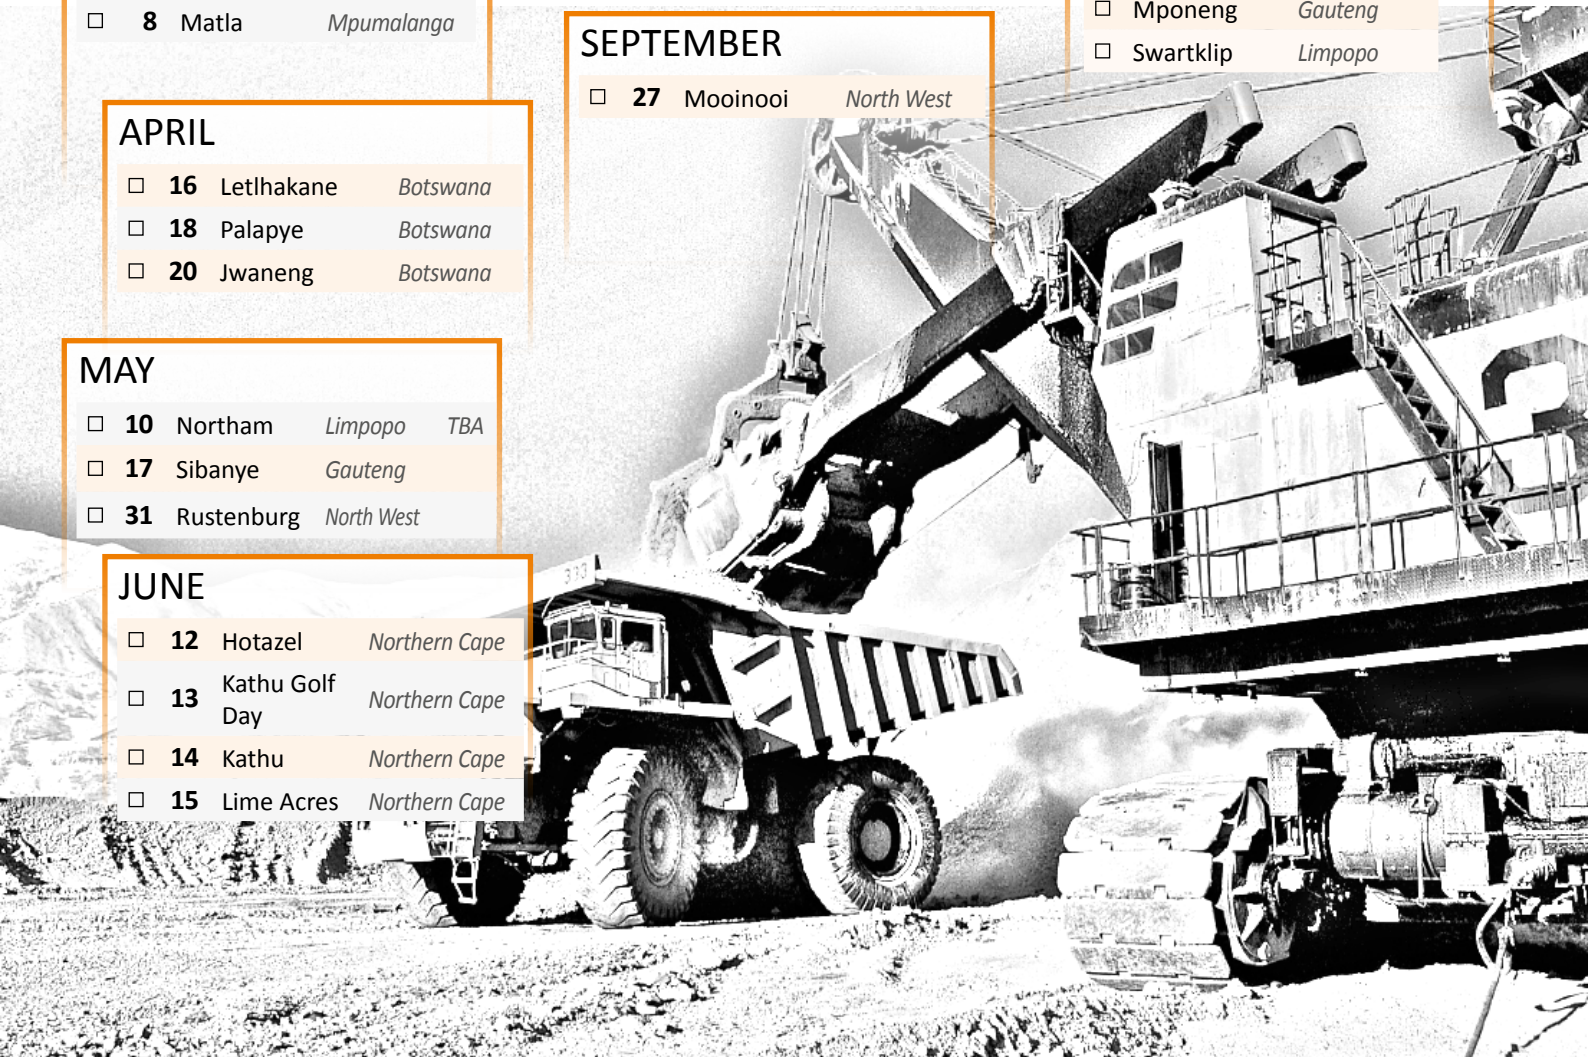

NOVEMBER

- 1 Barberton *Mpumalanga*
- 8 Amandelbult *Limpopo*

2019 - for updates visit our website

- Mponeng *Gauteng*
- Swartklip *Limpopo*