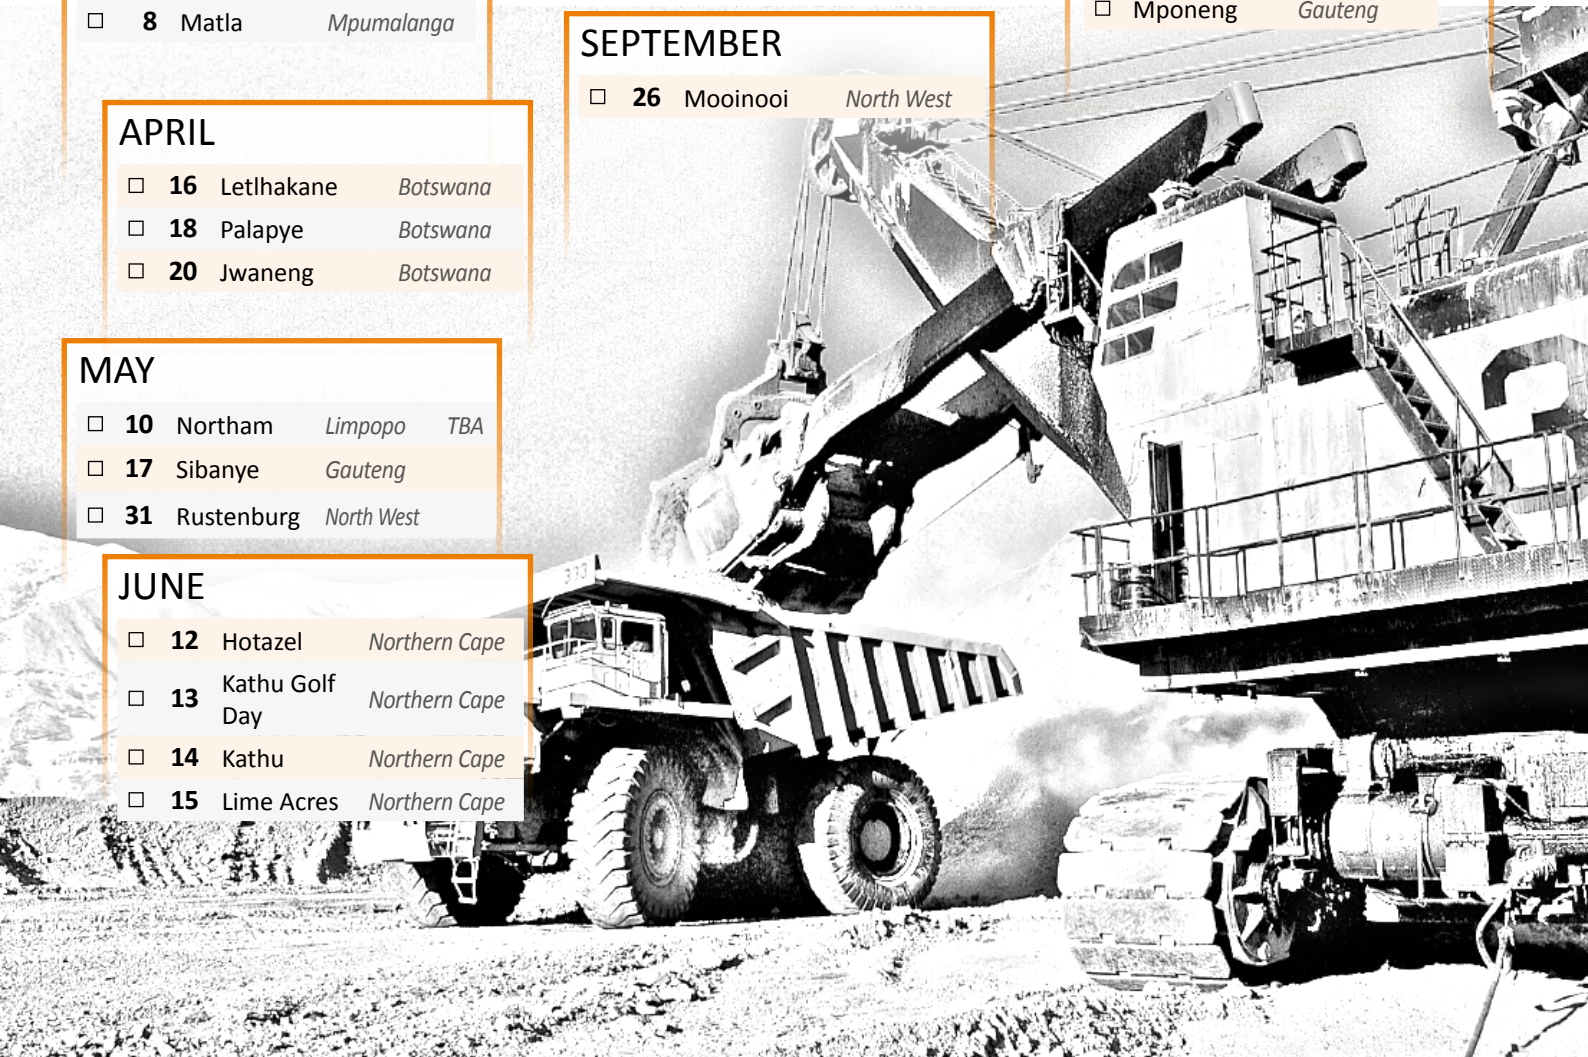

NOVEMBER

- 1 Barberton Mpumalanga
- 6 Swartklip Limpopo
- 8 Amandelbult Limpopo

2019 - for updates visit our website

- Mponeng Gauteng